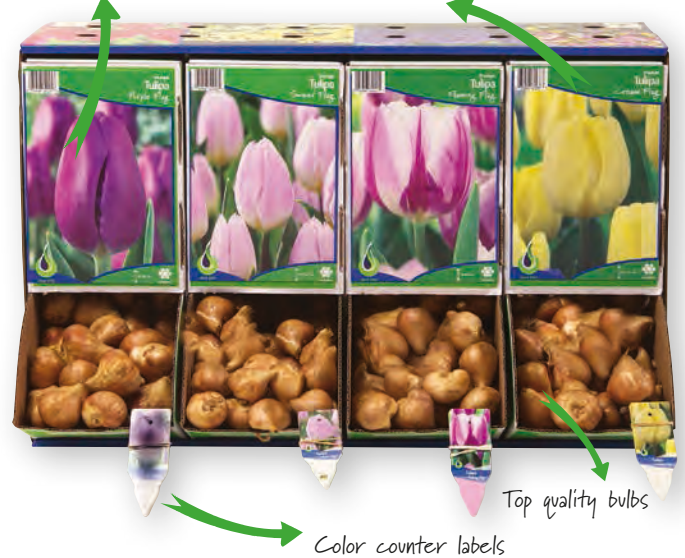

OUR BULB PROGRAM *choose from 400+ varieties!*

Bulk bulbs, bin displays and retail packaging to suit your landscape, grower or retail needs. Our extensive program offers a wide array of varieties and packaging options. We only supply top sized, elite quality flower bulbs!

pages
6-83

RETAIL PACKAGES AND COLLECTIONS

Re-designed photo cards

Choose from 400 varieties

UPC code

Planting instructions

BIN DISPLAY BOXES

Easy to handle: Colorful counter labels which double as plant tags are included with every box. Consumers can hand select their own bulbs, and tear off a plant tag to go.