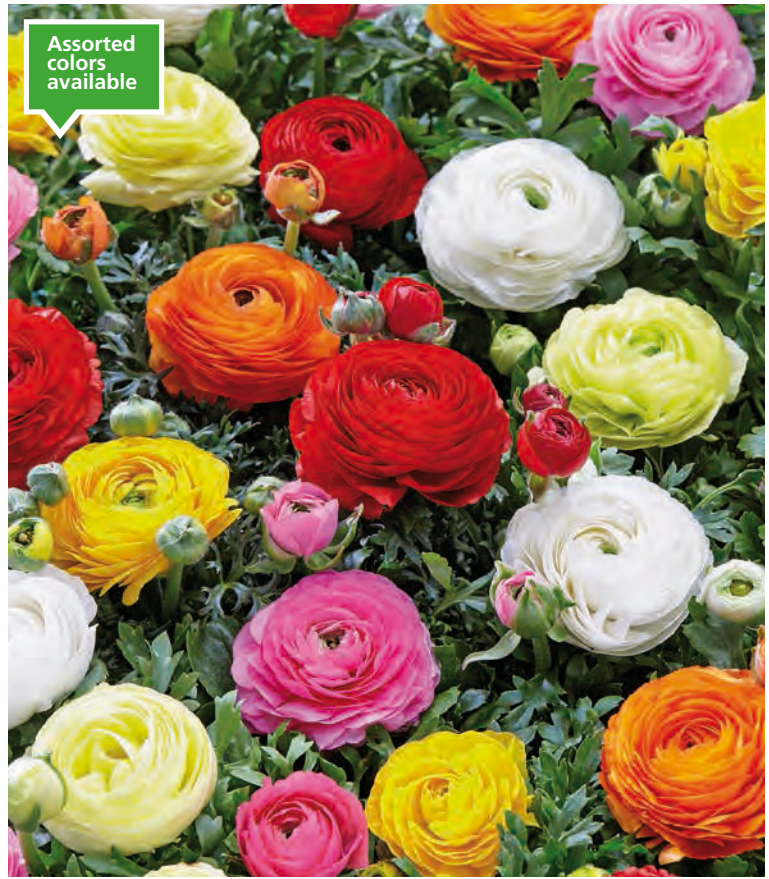

Ranunculus (all colors)
Height 16-20"
Bulk 500 bulbs

Size 14/16 cm