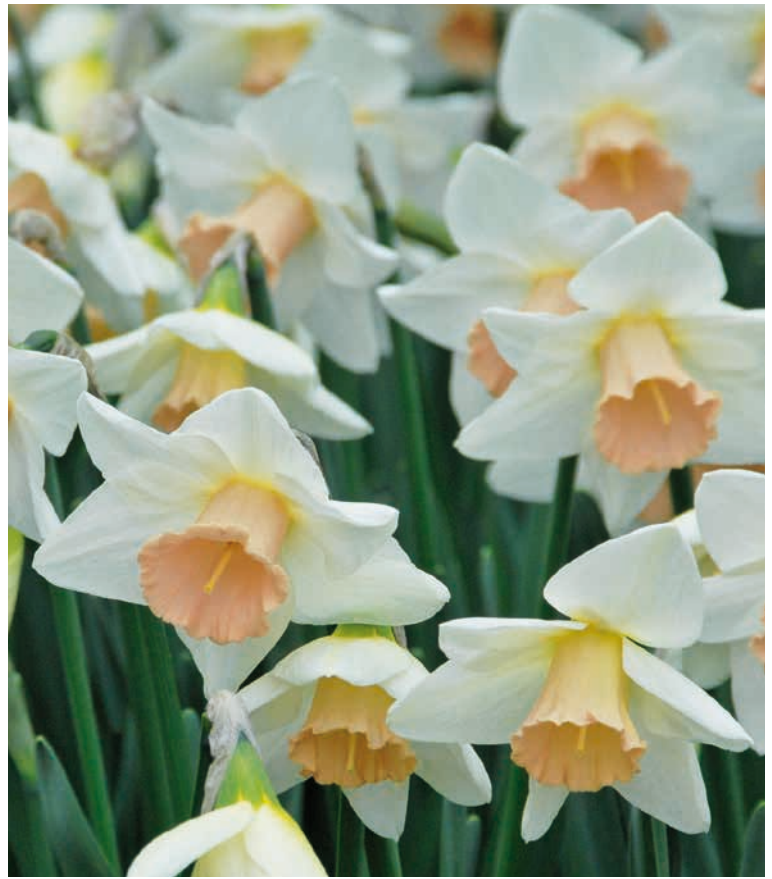

Cool Flame
 Height 18" size 12/14 cm
 8/bag 75/bin

Avalon
 Height 16" size 12/14 cm
 8/bag 75/bin

Pink Charm
Height 20"
8/bag 75/bin

size 12/14 cm
400/tray

Passionale
Height 20"
8/bag 75/bin

size 12/14 cm
400/tray