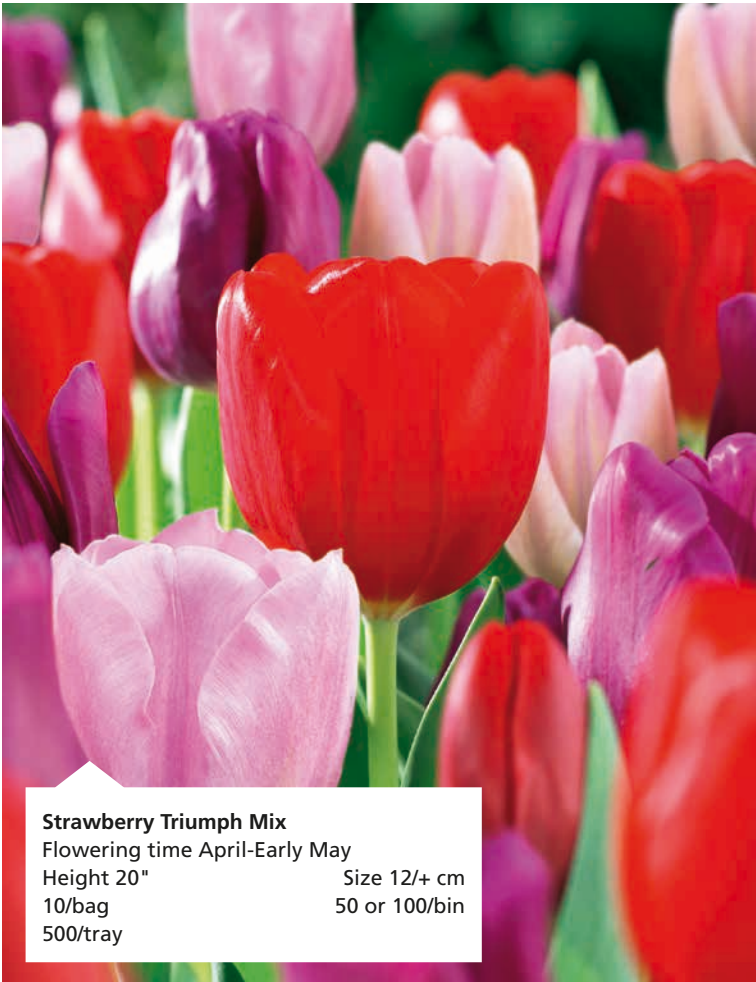

Key West Mix

Flowering time late April -Early May

Height 20"

10/bag

500/tray

Size 12/+ cm

50 or 100/bin

Strawberry Triumph Mix