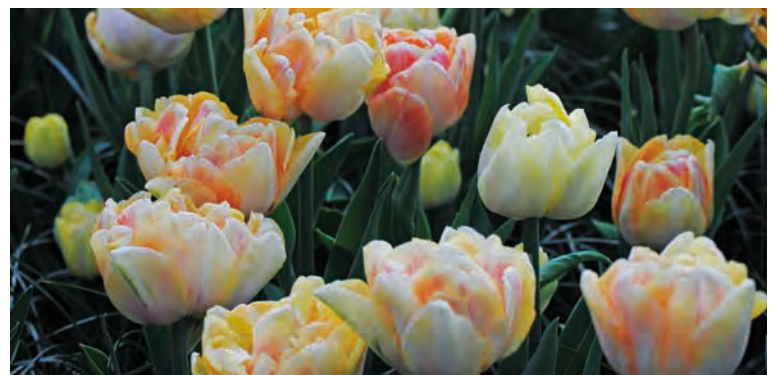

Foxy Foxtrot

Height 14"
10/bag

Size 12/+ cm
50 or 100/bin