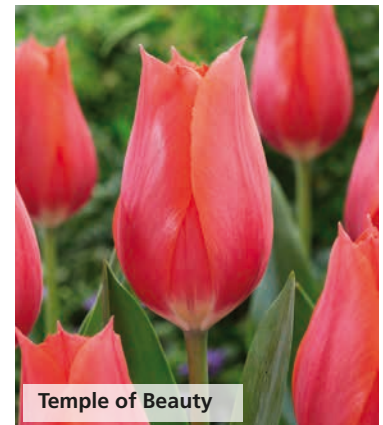

Esta Bonita

Temple of Beauty