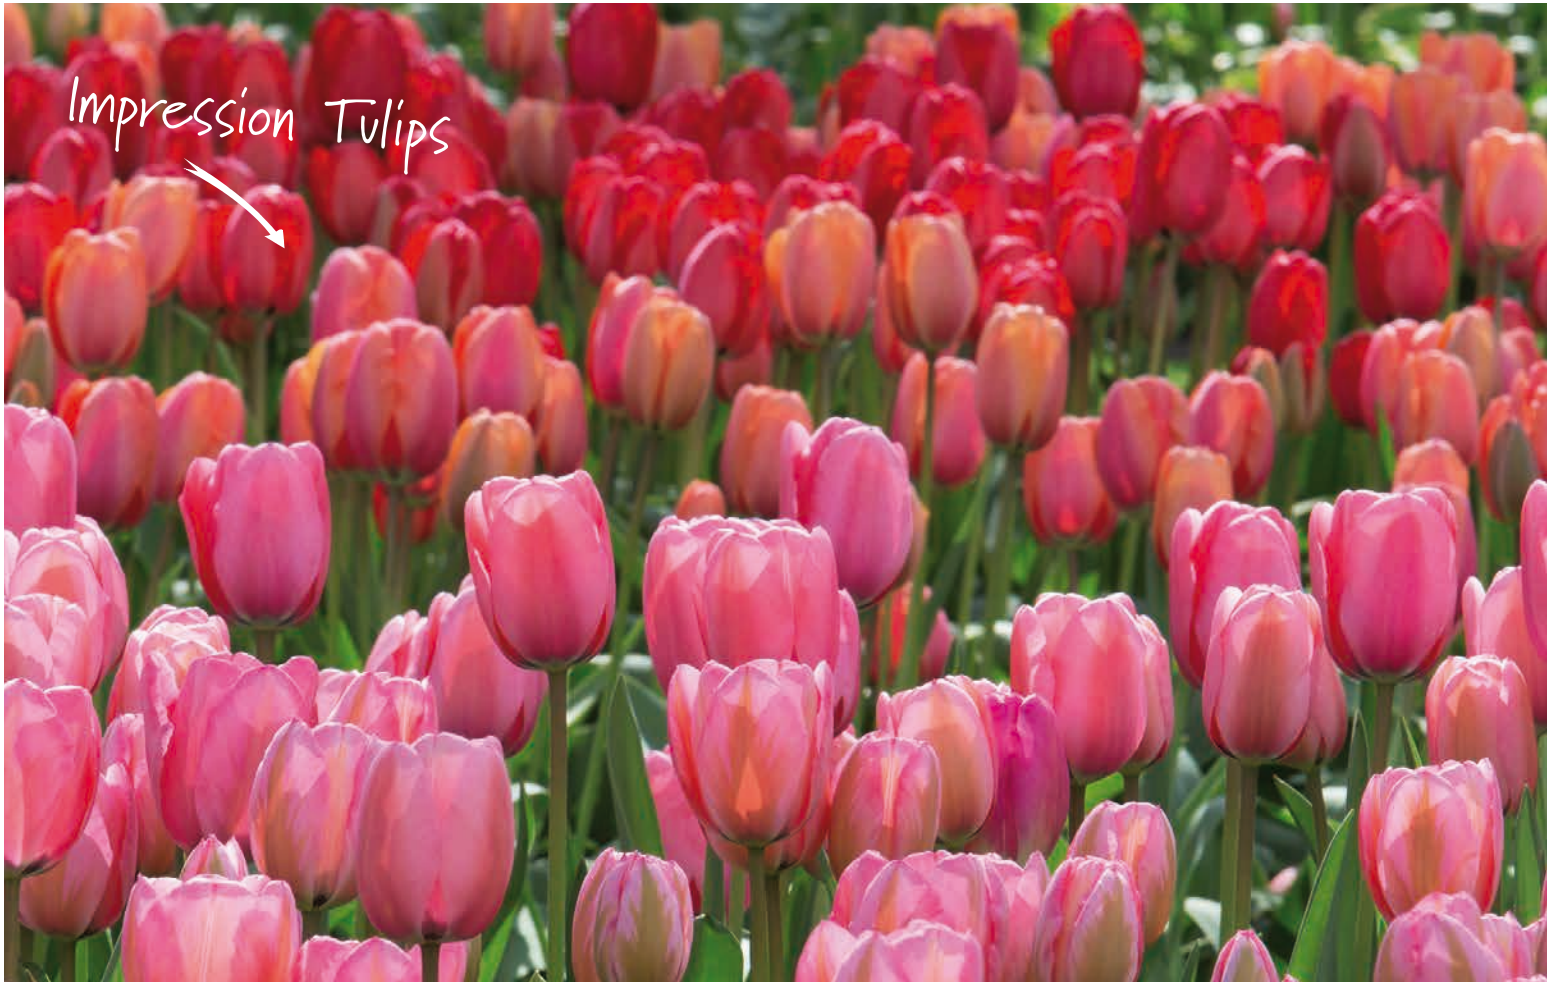

Blushing Impression

Height: 24"

10/bag

500/tray

Size 12/+ cm

50 or 100/bin

Design Impression

Height: 24"

10/bag

500/tray

Size 12/+ cm

50 or 100/bin