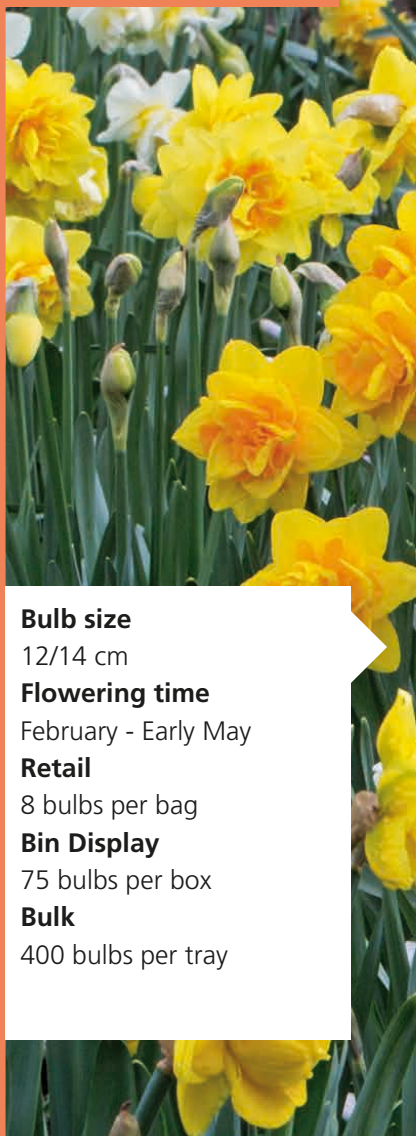

DAFFODILS

multi-colored

Double daffodils have strong colors and their bloom time is mid season. They do well in smaller groups in the border but they can be used for mass plantings as well. Deer resistant and perennial.

Double Mixture

Bulb size

12/14 cm

Flowering time

February - Early May

Retail

8 bulbs per bag

Bin Display

75 bulbs per box

Bulk

400 bulbs per tray