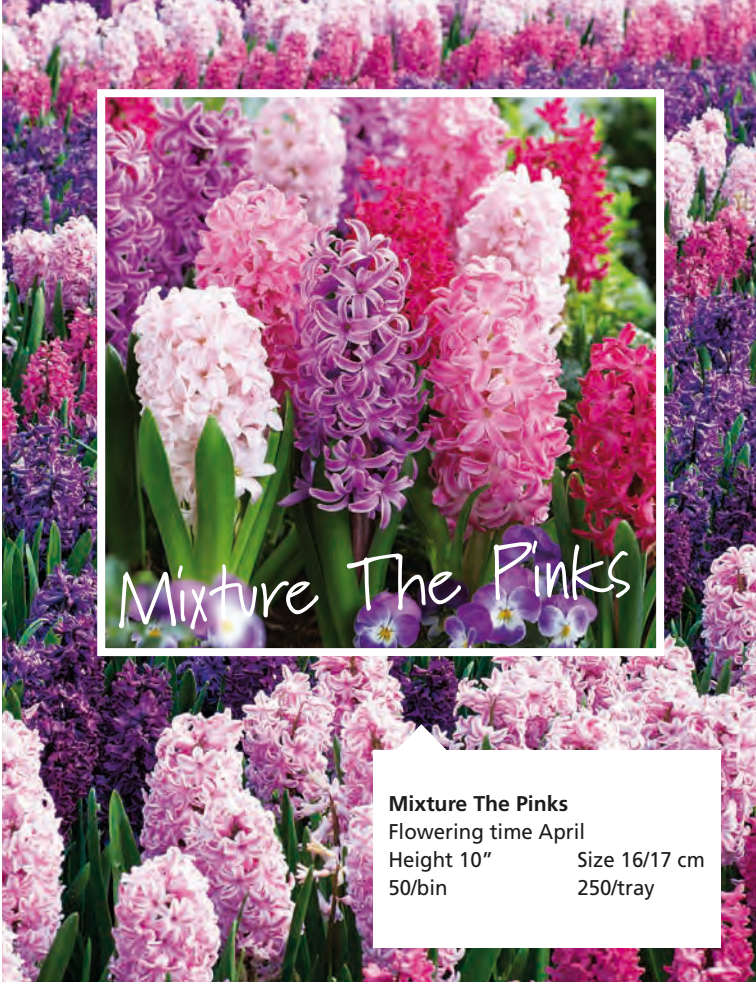

Rainbow Mixture
Height 10"   Size 16/17 cm
4/bag 50/bin   250/tray

Mixture The Pinks

Mixture The Pinks
Flowering time April
Height 10"   Size 16/17 cm
50/bin   250/tray