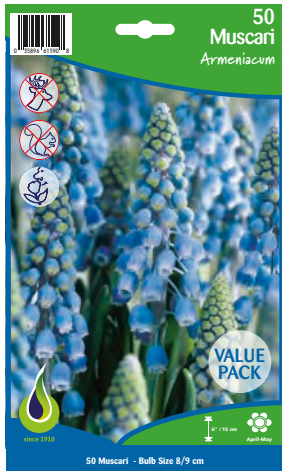

#101 The Blues
Bulb Size 14/15 cm
10 bulbs / 16 packages

#102 The Pinks
Bulb Size 14/15 cm
10 bulbs / 16 packages

#160 Crocus Large Flowering Mixture
Bulb Size 8/9 cm
50 bulbs / 30 packages

#163 Scilla Siberica
Bulb Size 7/8 cm
50 bulbs / 30 packages