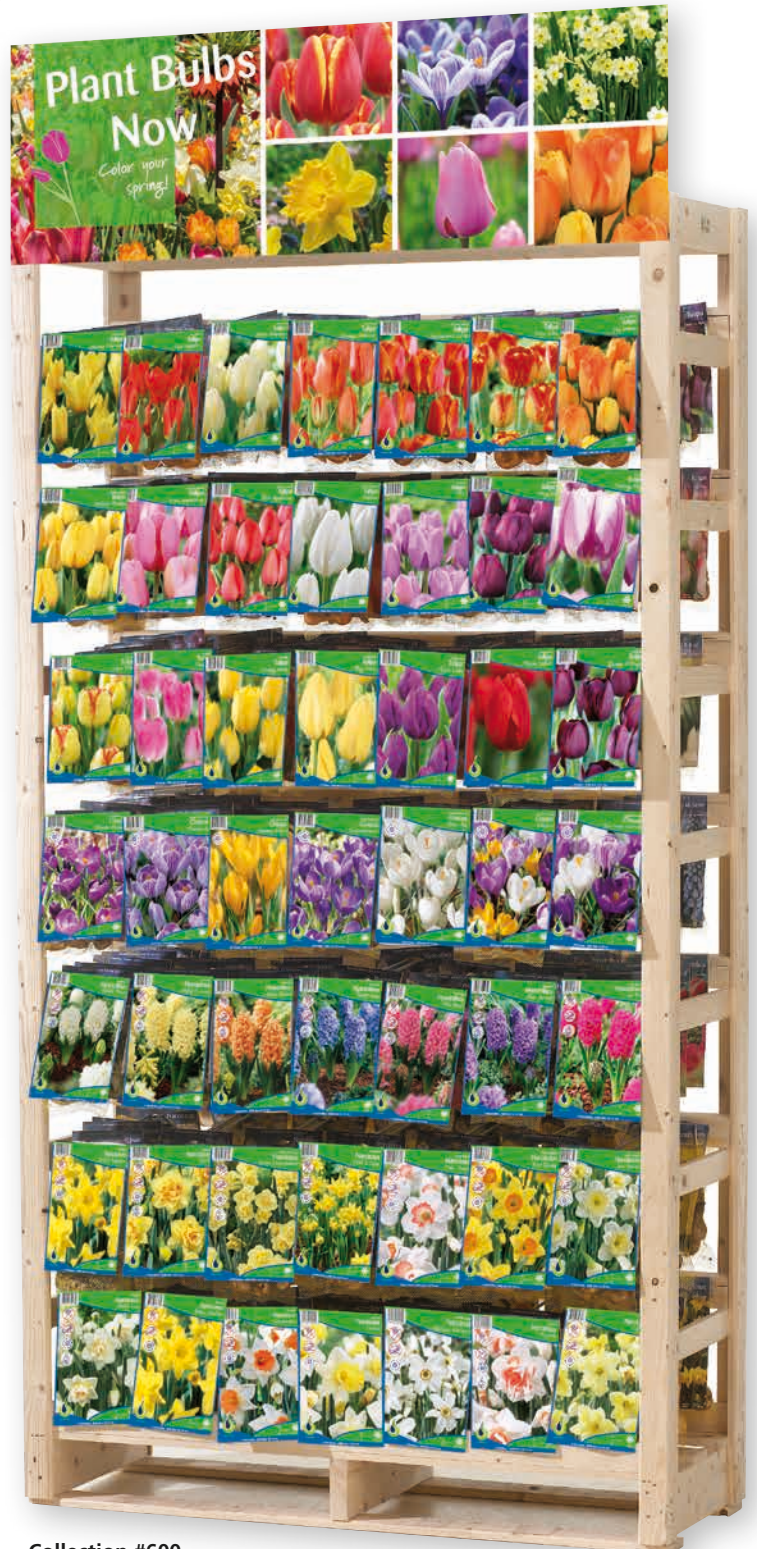

STORE COLLECTION

since 1910

Complete

Bulb Classics

This comprehensive collection features 364 best selling varieties! Included are 21 types of tulips, 7 crocus, 7 hyacinths and 14 daffodils. Shipping is timed for arrival in your store right around Labor Day. This compact (44x16x82") display can easily be moved in our outside of your store and a large full color header card is included! **Order before July 15th.**

Contents of the rack:

Tulips

8 pre-packs each of:

Golden Emperor	Alibi
Red Emperor	Negrita
White Emperor	Flaming Flag
Orange Emperor	Cape Town
Apeldoorn Elite	Dynasty
Banja Luka	Strong Gold
Daydream	Big Smile
Golden Parade	Purple Lady
Pink Impression	Teddy Kollek
Red Impression	Queen of Night
Hakuun	

Crocus

Flower Record
Pickwick
Golden Yellow
Remembrance
Peter Pan
Rainbow Mixture
Blue Moon Mixture

Hyacinths

White Pearl
Gipsy Princess
Gipsy Queen
Delft Blue
Pink Pearl
Blue Pearl
Jan Bos

Daffodils

6 pre-packs each of:

Dutch Master	White Lion
Tahiti	Dutch Master
Yellow Cheerfulness	Chromacolor
Tête à Tête	Goblet
Pink Charm	Poeticus Recurvus
Red Devon	Replete
Ice Follies	Cassata

Collection #600