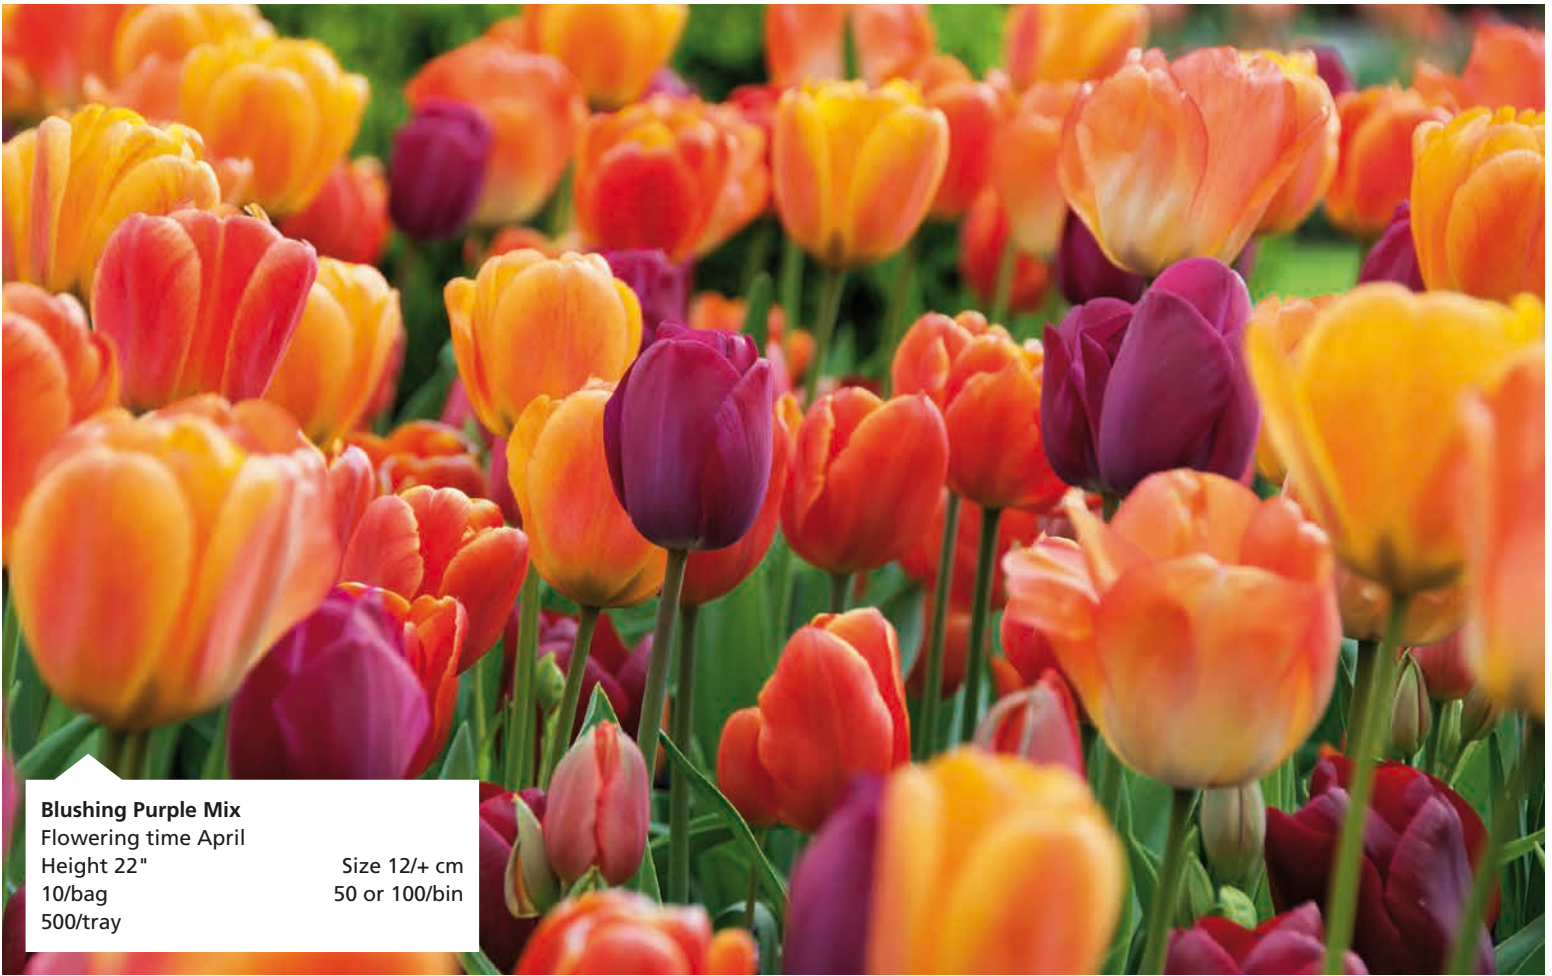

Blushing Purple Mix

Flowering time April

Height 22"

10/bag

500/tray

Size 12/+ cm

50 or 100/bin