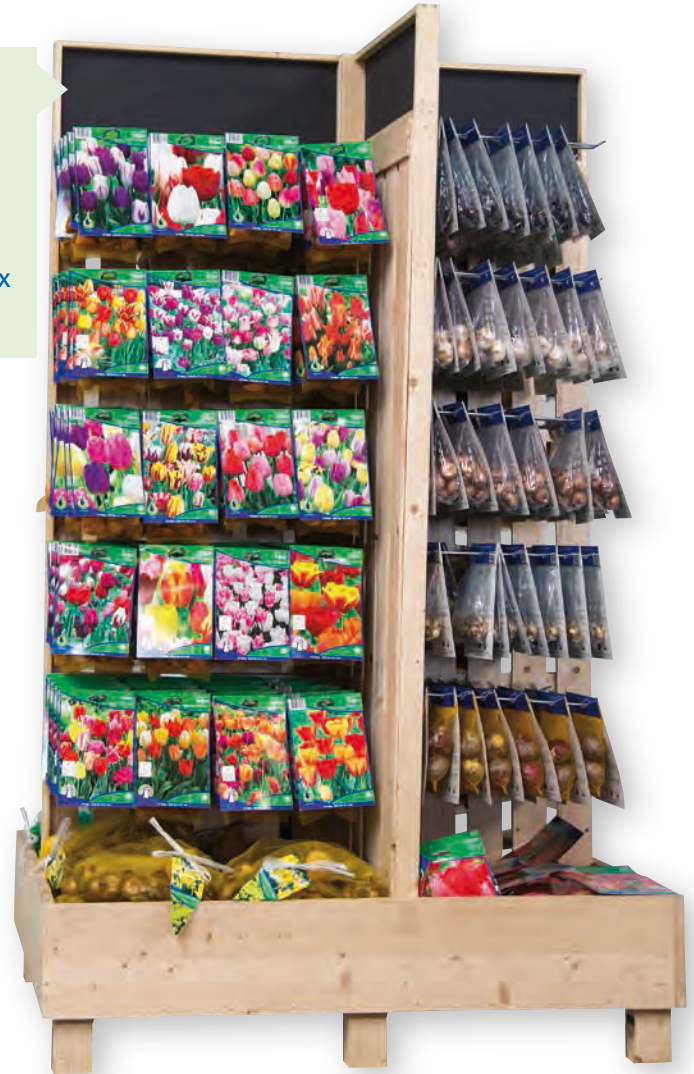

STORE COLLECTION

New

Island Display

This compact new retail display draws your customer's attention from all sides!

The bottom of the display has additional space designed for displaying Jumbo Daffodil Bags or Value Packs.

Dimensions: 40 x 45 x 75"

Tulip Mixes

8 pre-packs each of:

Fire Glow Mix
Blue Ribbon Mix
Sweet Pink Mix
Canada Pride Mix
Flag Mix
Rembrandt Mix
Van Eijk Mix
Prince Mix

Burning Love Mix
Triumph Mix
Celebrity Mix
Key West Mix
Fringed Mix
Emperor Mix
Blushing Purple Mix
Apeldoorn Mix

Collection #610