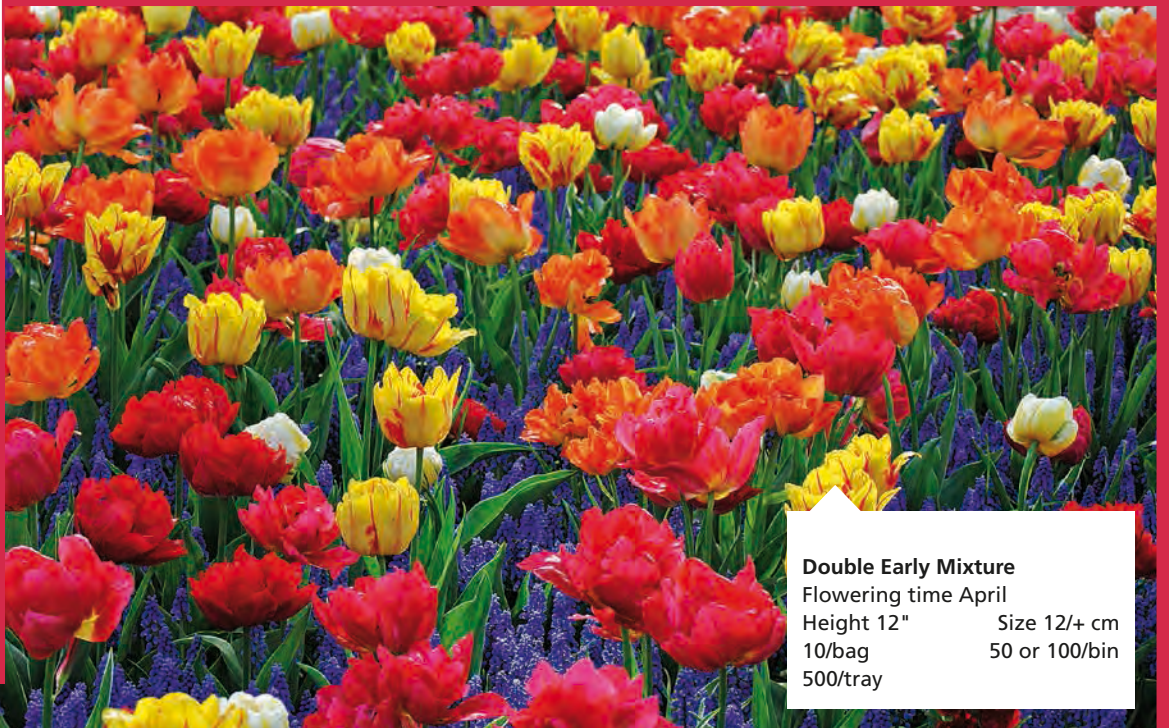

Double Early Mixture

Double Early Mixture
Flowering time April
Height 12"
10/bag

Size 12/+ cm
50 or 100/bin
500/tray