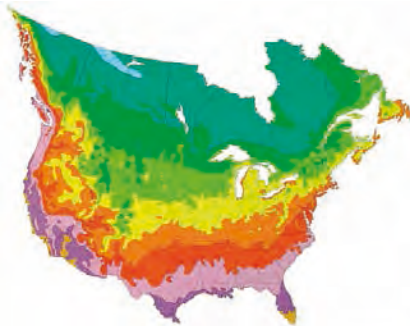

Landscaping with flower bulbs

1. Recommended planting time

1	below -50° F / below -40° C	7	0° to 10° F / -18° to -12° C
2	-50° to -40° F / -40° to -40° C	8	10° to 20° F / -12° to -7° C
3	-40° to -30° F / -40° to -34° C	9	20° to 30° F / -7° to -1° C
4	-30° to -20° F / -34° to -29° C	10	30° to 40° F / -1° to 4° C
5	-20° to -10° F / -29° to -23° C	11	40° to 50° F / 4° to 10° C
6	-10° to 0° F / -23° to -18° C		

Average Annual Minimum Temperature by Zone

September - October: Zones 4 and 5.

October - Early November: Zones 6 and 7.

Mid November - Early December: Zones 8 and 9.

Late December - Early January: Zone 10

Soil temperatures must be 55 F or below to ensure proper root development before winter sets in. Spring Flowering Bulbs must be planted in the Fall. You can continue planting as long as you can get in the ground, but ideally around the time of your first frost, and not later than the onset of winter.

In warmer climates (zones 7b-10), spring bulbs need to be pre-cooled for 8-10 weeks to ensure proper root development and to avoid stunted blooms. We offer complementary pre-cooling to USA customers at our New York warehouse by request only.

Please note that pre-cooled bulbs must be planted immediately upon receipt and are unlikely to return the following year.

Always store bulbs in a cool, dark, dry, well ventilated place. Bulbs can tolerate temperatures between 35 and 75 degrees F.

3. Planting depth and distance

The general rule of thumb is to plant bulbs at a depth of double the height of the bulb. Although not necessary as most bulbs will adjust on their own, it is good practice to plant bulbs in an upright position. Small bulbs can be scattered.

The spacing of the bulbs depends on the visual effect you are looking for. When planting mixtures with sequential bloom times, make sure to plant them closer together than you would a single variety.

2. Soil conditions

Good drainage and plenty of sunlight are critical. Never plant bulbs where water pools, all bulbs are harmed by "wet feet". If you have heavy clay soil, loosen to 10" deep before planting, and add topsoil, compost or peat to lighten the soil. Water thoroughly after planting. For optimal results, apply a slow release nitrogen-phosphorus-potassium fertilizer (10-10-10 or 3-5-3). We like Espoma Organic Bulb Tone. Ideal timing: Early Spring when the first shoots push thru the soil and/or after flowering. Early bloomers can be planted under trees where they will get enough sunlight prior to leaves regrowing. If the same type of bulb is planted in a bed year after year, Rhizoctonia may develop. We prevent this on our farm with crop rotation.

4. Choosing the right combination of bulbs