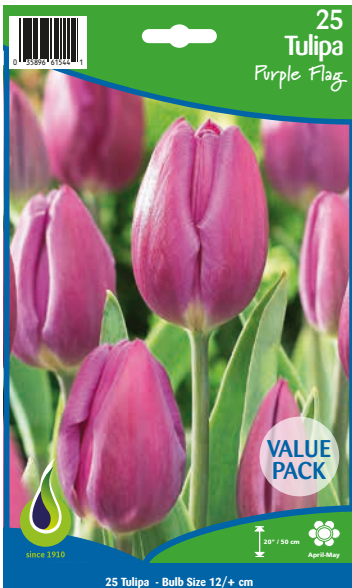

#127 Purple Flag
Bulb Size 12/+ cm
25 bulbs / 16 packages