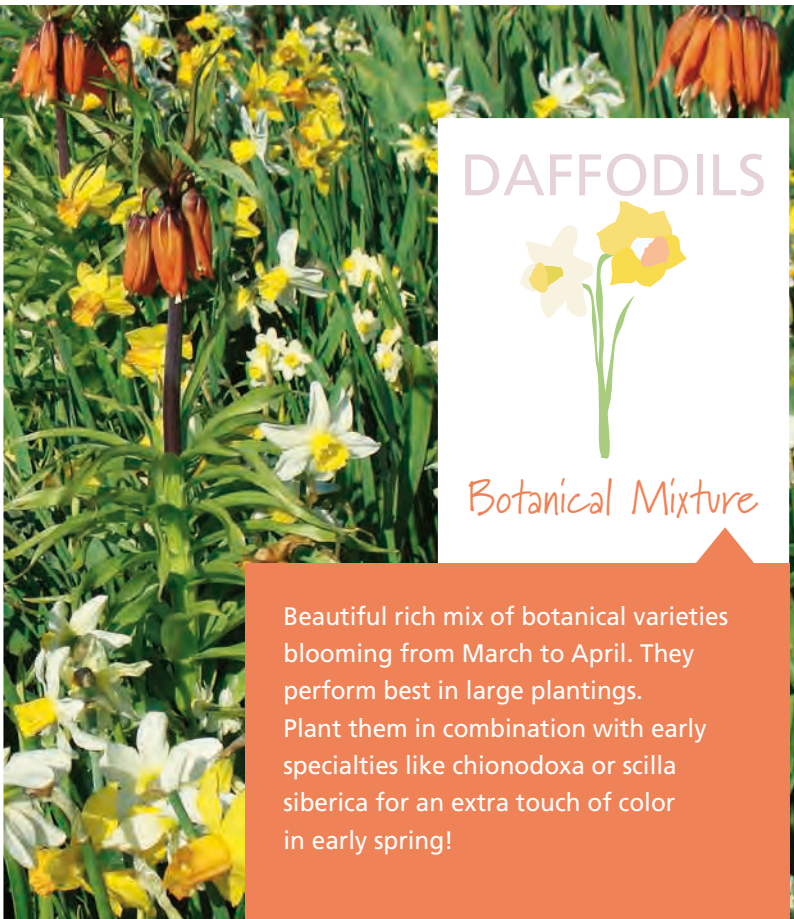

Botanical Mixture
Height 8-14"   Size 12/14 cm
10/bag   500 /tray
50/bin

DAFFODILS

Botanical Mixture

Beautiful rich mix of botanical varieties blooming from March to April. They perform best in large plantings. Plant them in combination with early specialties like chionodoxa or scilla siberica for an extra touch of color in early spring!