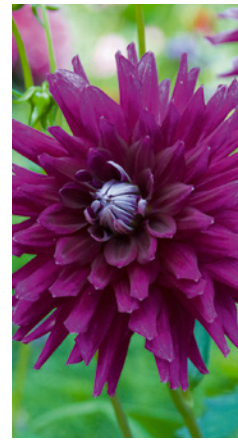

Blushing Purple Mix
Rocco, Purple Gem, Totally Tangerine, Mango Madness, American Dawn