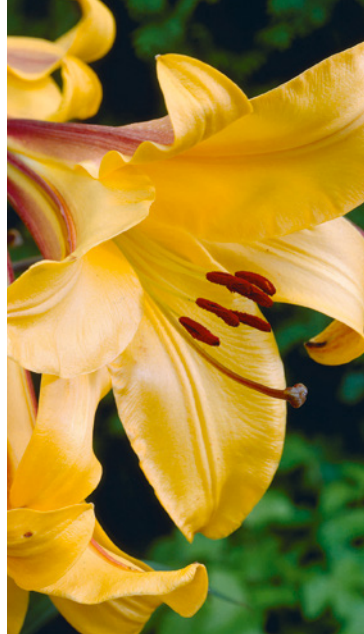

Golden Splendour

Trumpet

Height 65"