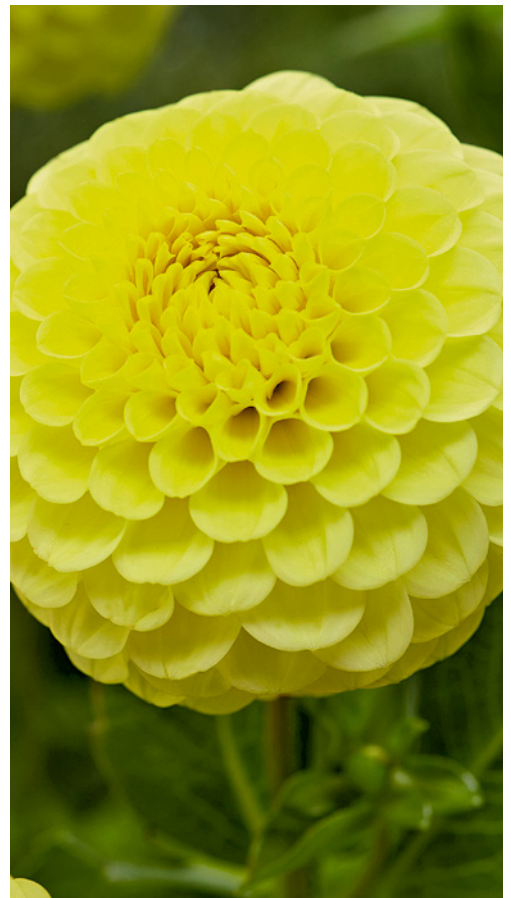

Golden Torch

Height 45" Diameter 4"

Specialty Dahlias

Tuber Size

#1

Flowering Time

July - November

Retail Packages