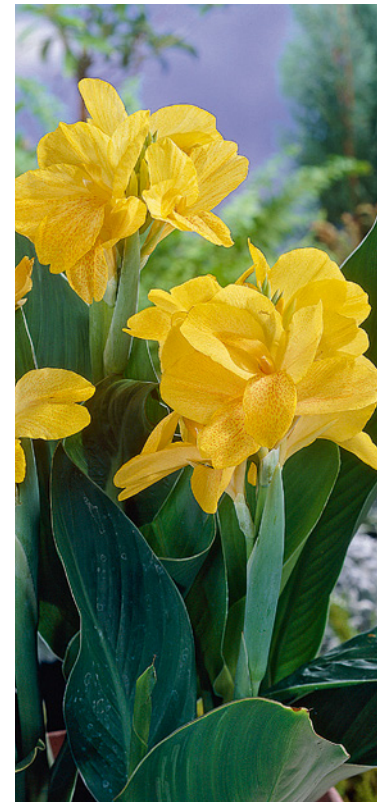

Durban

Height 40" Striped Leaf

Salmon Beauty

Height 40" Green leaf

King City Gold

Height 32" Green leaf

Wyoming
Height 60" Brown leaf

XXL