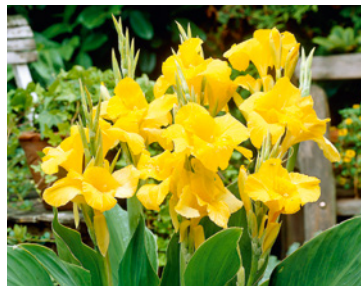

The President
Height 30" Green leaf

Stuttgart
Height 60" Variegated Leaf

XXL

Red King Humbert
Height 60" Brown leaf

XXL

Pretoria
Height 40" Striped Leaf

Lucifer
Height 28" Green leaf

Miniature

Yellow King Humbert
Height 50" Green leaf

Golden Lucifer
Height 28" Green leaf

Miniature

Pink and Roses
Height 24" Brown leaf

Miniature

Cannas

Canna bulbs are tropical flowering plants known for providing large, colorful blooms that thrive in the summer heat. They feature strong stems and large leaves.