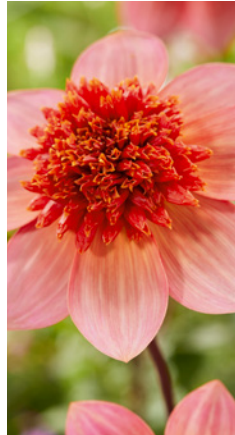

Blushing Purple Mix
Rocco, Purple Gem, Totally Tangerine, Mango Madness, American Dawn