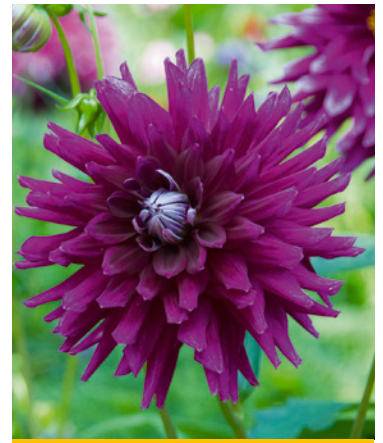

Height 50" Diameter 6"

Kennemerland

Height 40" Diameter 6"

Rebecca's World
Height 40" Diameter 6"

Hy Trio
Height 40" Diameter 6"

Purple Gem
Height 40" Diameter 5"

Witteyman's Best
Height 50" Diameter 8"

Alauna Clair Obscur
Height 36" Diameter 7"

Black Jack
Height 45" Diameter 8"

Cactus Dahlias

Cactus dahlias are a great fit for landscape, cut flowers and are the best choice for borders. This class grows tall and features double blooms that can grow up to 8 inches in diameter. Their narrow, tubular petals give Cactus dahlias a truly distinctive look.