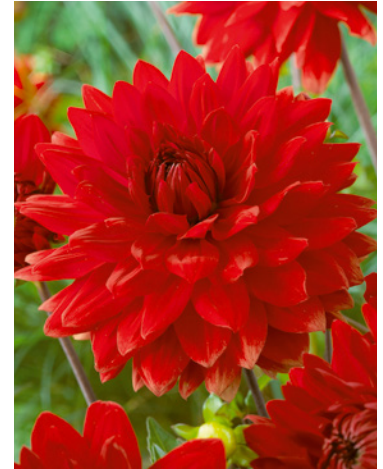

Garden Wonder

Height 26" Diameter 7"