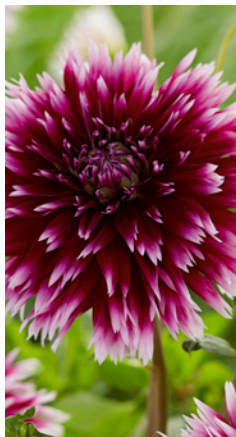

Purple Painting Mix
Marble Ball, Alana Clair Obscur, Avignon, Hy Trio, Cranberry Classic